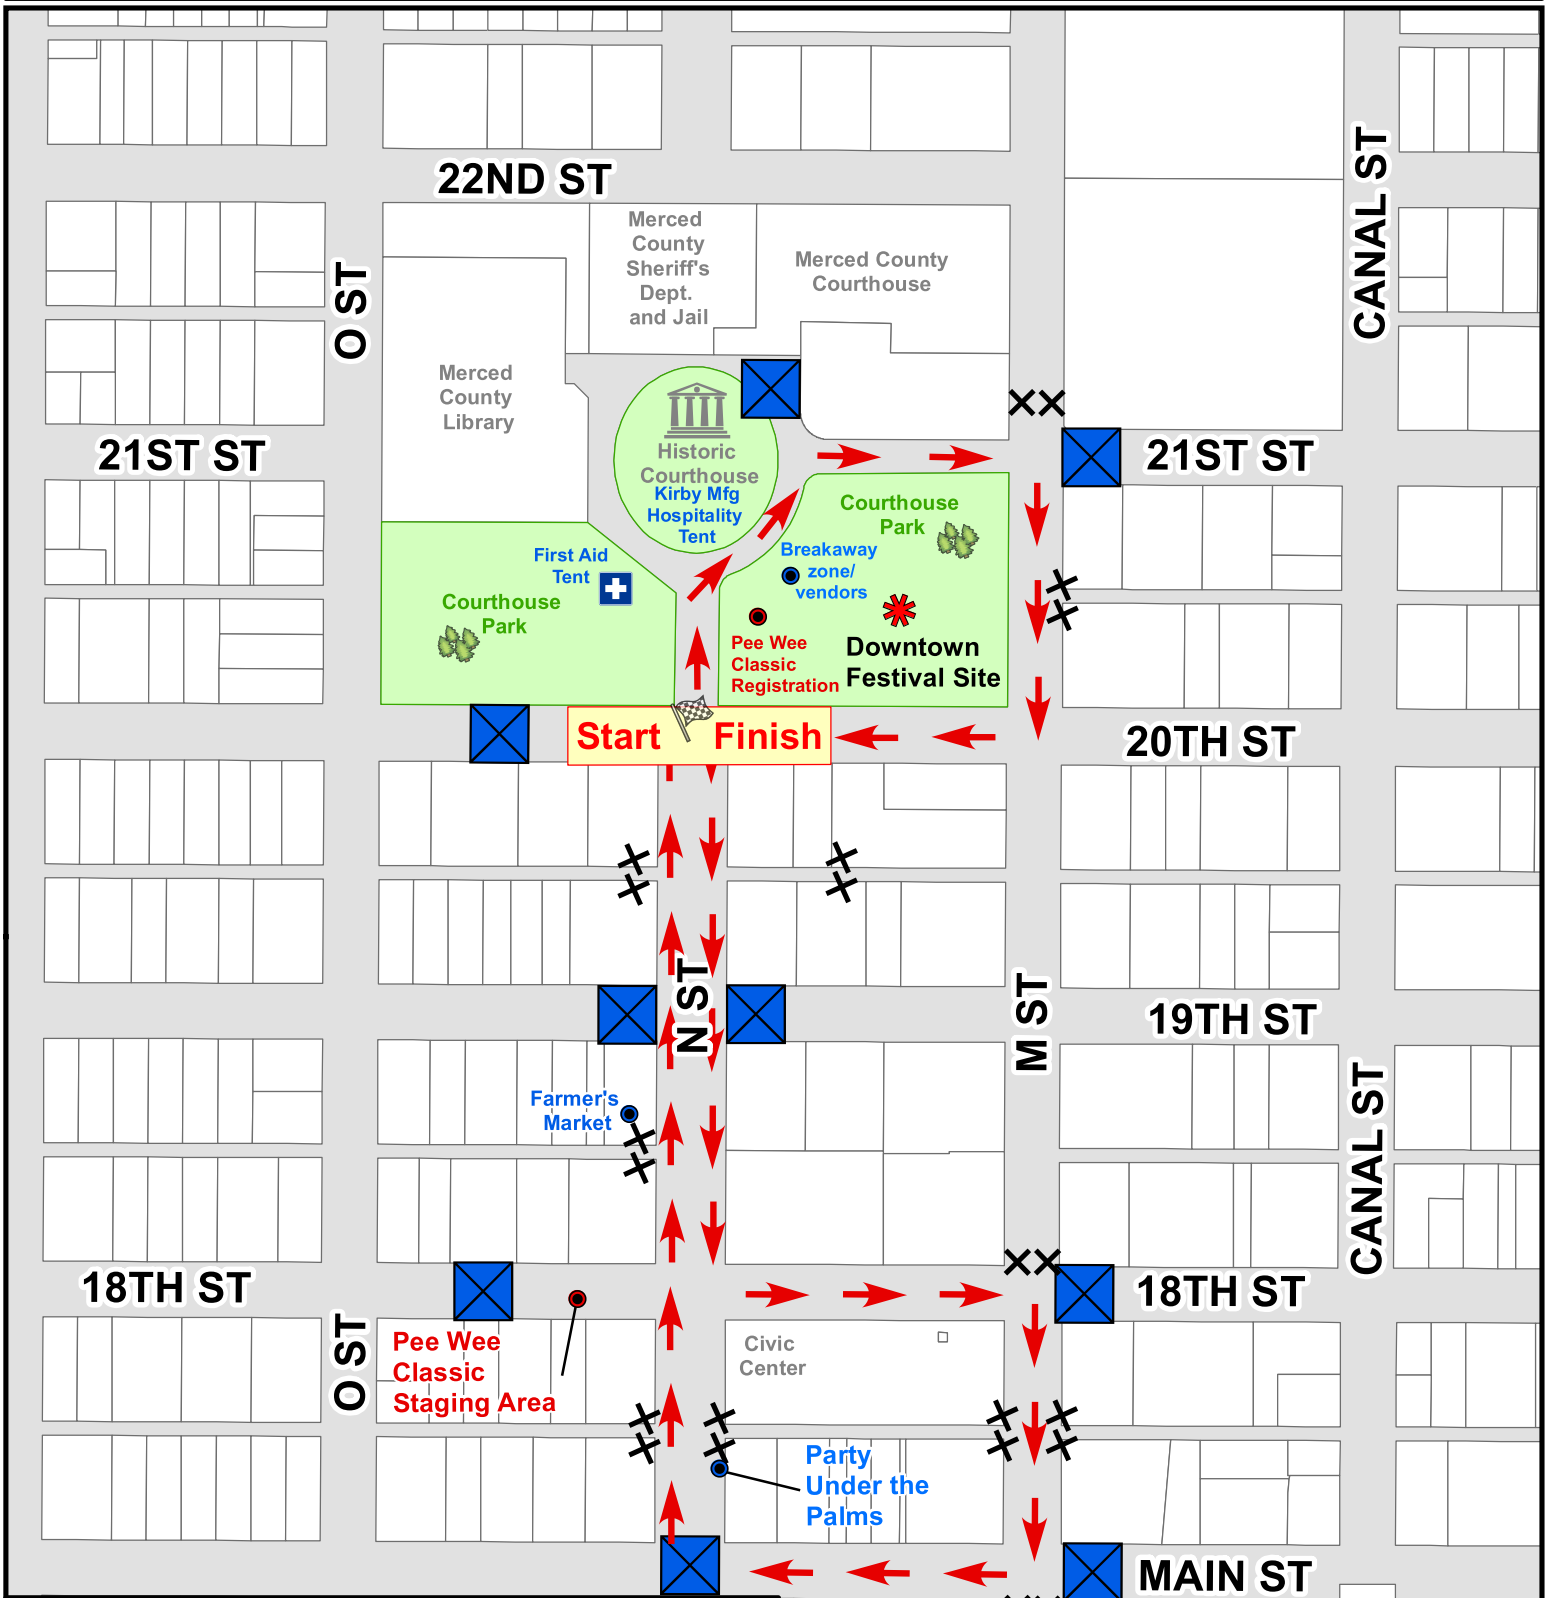

Merco Credit Union Cycling Classic - Presented by Mercy Medical Center
McDONALD'S DOWNTOWN GRAND PRIX - SATURDAY, MARCH 3

Legend

-  Road Block
-  Road Block
-  Race Route

MCAG
 MERCED COUNTY ASSOCIATION OF GOVERNMENTS
 369 W. 18th Street
 Merced, CA 95340
 (209) 723-3153 EXT. 319
 FAX (209) 723-0322
 January 13, 2012